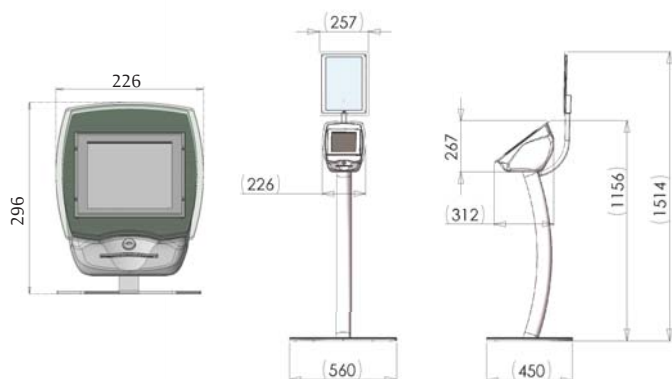

OPTIONS

• Desk mount

• Wall mount

• Swivel system

• Standard or backlit sign

• Stand or base support

• Twana™ Totem

TECHNICAL FEATURES

KIOSK

- Energy consumption: 9W - 4 W in sleep mode
- Backlit sign: 2W
- DISEO™ weight: 4.4 kg
- Wall mount weight: 1,2 kg
- Stand weight: 5 kg
- Base weight: 5kg (with optional 15kg ballast)
- Dimensions: 226 x 312 x 296 mm
- Compatible with TWANA™ totem with optional chip & PIN card reader and QR/bar code readers.

TICKET

- Width: 80 mm
- Length variable between 55mm and 150mm

Further information: www.esii.com / info@esii.com

Features are subject to modification without prior notice. The commercial brand names belong to ESII or their appropriate holders. ESII adheres to a sustainable development policy guaranteeing the implementation of practices which are not harmful to the environment as well as respecting health and safety standards. Copyright ©2013 ESII - All rights reserved - Please recycle.